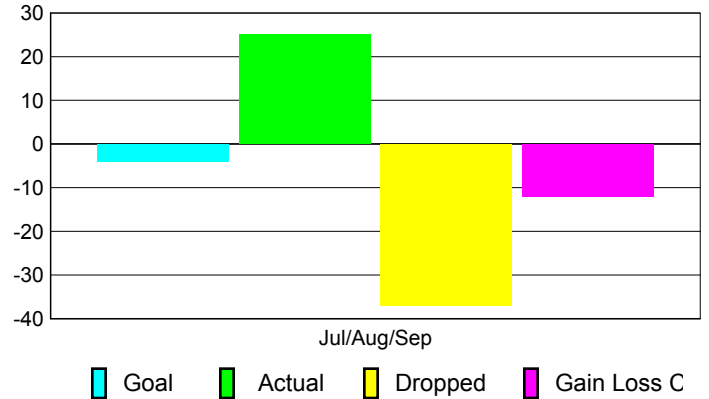

**Club Results 2010-2011**

Goal, New, Dropped, Gain/Loss

**MEMBERSHIP**

Membership Results  
2010-2011

Membership  
2009-2010

Month	Net Memb	Actual New	Actual Dropped	Gain/Loss of	Gain/Loss of
	Goal	Memb	Memb	Memb	Memb
Jul/Aug/Sep	-4	25	-37	-12	-33
<b>Totals</b>	<b>-4</b>	<b>25</b>	<b>-37</b>	<b>-12</b>	<b>-33</b>

**Membership Results 2010-2011**

Goal, New, Dropped, Gain/Loss

**Comparison of Club Gain/Loss**

Current Year Compared to the Previous Year

**Comparison of Membership Gain/Loss**

Current Year Compared to the Previous Year